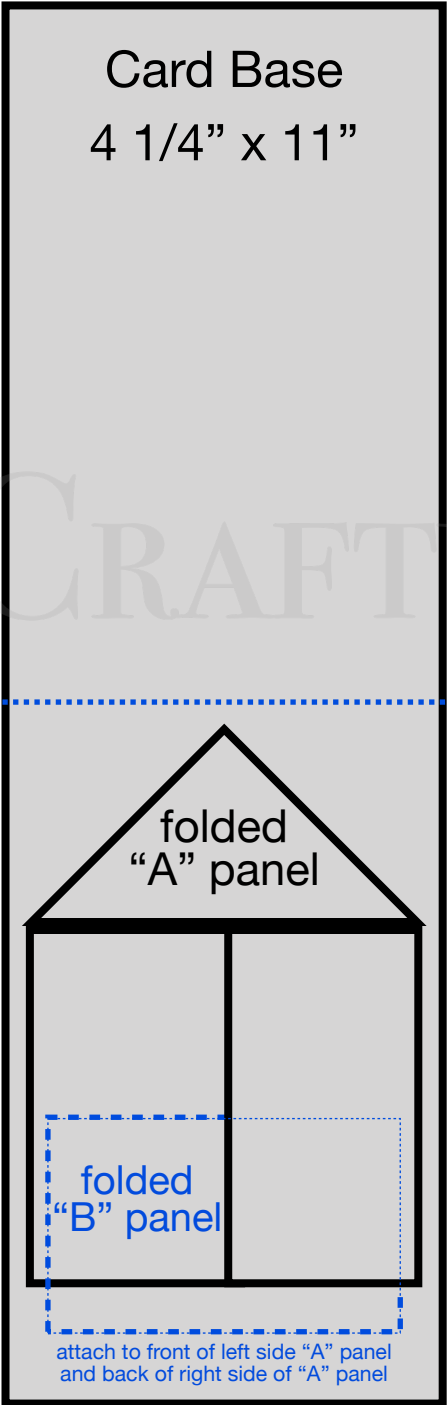

Twist & Pop Card

"A" panel 8" x 3"

"B" panel 8 1/2" x 3 1/4"

..... Score X Adhesive