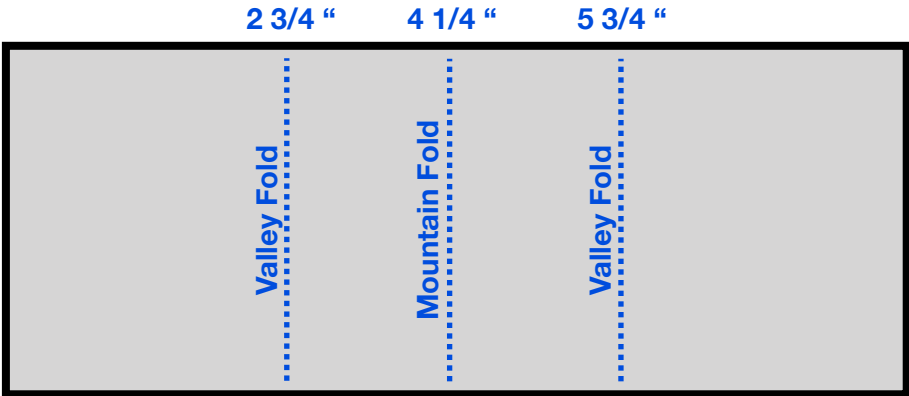

Twist & Pop Card

"A" panel 8" x 3"

"B" panel 8 1/2" x 3 1/4"

..... Score X Adhesive