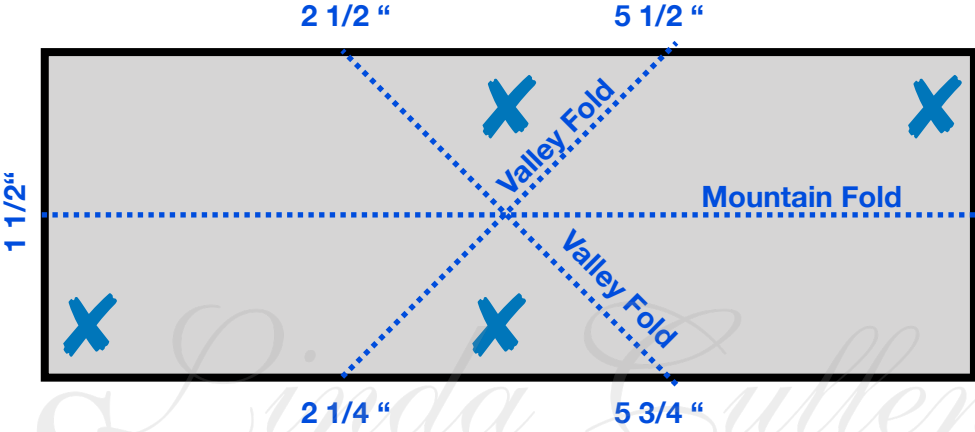

Twist & Pop Card

"A" panel 8" x 3"

"B" panel 8 1/2" x 3 1/4"

..... Score X Adhesive