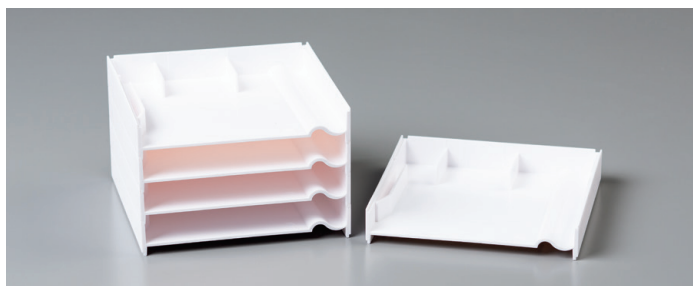

# STORAGE

BY STAMPIN' UP!®

AVAILABLE NOW!

Give your creativity some style and structure with Storage by Stampin' Up! With various shapes and sizes to choose from, it's up to you to organize your crafting space your way. See all the storage options below:

**INK PAD & MARKER STORAGE TRAYS** ..... 149168 **\$14.00**

Set of 5 white plastic trays. Each tray stores one Stampin' Pad and one Stampin' Write Marker (or Watercolor Pencil). Stack several trays together or combine with other storage products. Peel-and-stick silicone feet are included to protect your surface and prevent slipping. Each tray: 5" x 5" x 7/8".

**STAMPIN' BLENDS STORAGE TRAYS** ..... 149169 **\$14.00**

Set of 5 white plastic trays. Each tray stores 6 Stampin' Blends markers. Stack several trays together or combine with other storage products. Peel-and-stick silicone feet are included to protect your surface and prevent slipping. Each tray: 5" x 5" x 7/8".

**OPEN STORAGE CUBE** ..... 149171 **\$10.00**

One white plastic cube. The open-front design lets you neatly stash small items such as embellishments, adhesives, ribbon, and more. Peel-and-stick silicone feet are included to protect your surface and prevent slipping. 5" x 5" x 4-1/16".