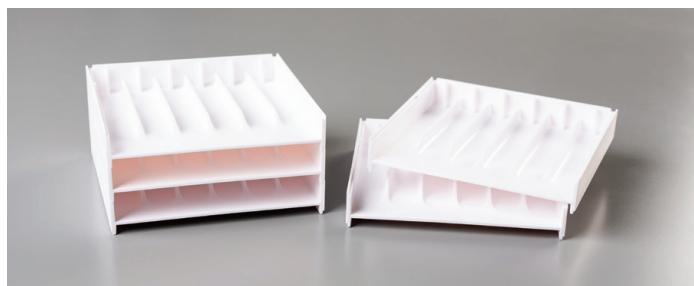

# STORAGE

BY STAMPIN' UP!®

AVAILABLE NOW!

Give your creativity some style and structure with Storage by Stampin' Up! With various shapes and sizes to choose from, it's up to you to organize your crafting space your way. See all the storage options below:

**INK PAD & MARKER STORAGE TRAYS** ..... 149168 **\$14.00**

Set of 5 white plastic trays. Each tray stores one Stampin' Pad and one Stampin' Write Marker (or Watercolor Pencil). Stack several trays together or combine with other storage products. Peel-and-stick silicone feet are included to protect your surface and prevent slipping. Each tray: 5" x 5" x 7/8".

**STAMPIN' BLENDS STORAGE TRAYS** ..... 149169 **\$14.00**

Set of 5 white plastic trays. Each tray stores 6 Stampin' Blends markers. Stack several trays together or combine with other storage products. Peel-and-stick silicone feet are included to protect your surface and prevent slipping. Each tray: 5" x 5" x 7/8".

**OPEN STORAGE CUBE** ..... 149171 **\$10.00**

One white plastic cube. The open-front design lets you neatly stash small items such as embellishments, adhesives, ribbon, and more. Peel-and-stick silicone feet are included to protect your surface and prevent slipping. 5" x 5" x 4-1/16".