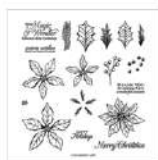

Stampin' Scoop Show

Project Sheets

Cuts

Real Red	7	x	8 1/2
Soft Suede	3 1/8	x	8 1/8
Poinsettia Place Designer Series Paper	3	x	5 1/4
Wonder of the Season Specialty Designer Series Paper	3	x	4
Plush Poinsettia Specialty Designer Series Paper	around poinsettia		
Crumb Cake	2	x	4
Old Olive	scrap	x	
Gold Foil	scrap	x	

Supplies

**Poinsettia Petals
Photopolymer Stamp
Set (English)**
153475

**Real Red 8-1/2" X 11"
Cardstock**
102482

**Soft Suede 8-1/2" X
11" Cardstock**
115318

**Crumb Cake 8-1/2" X
11" Cardstock**
120953

**Old Olive 8-1/2" X 11"
Cardstock**
100702