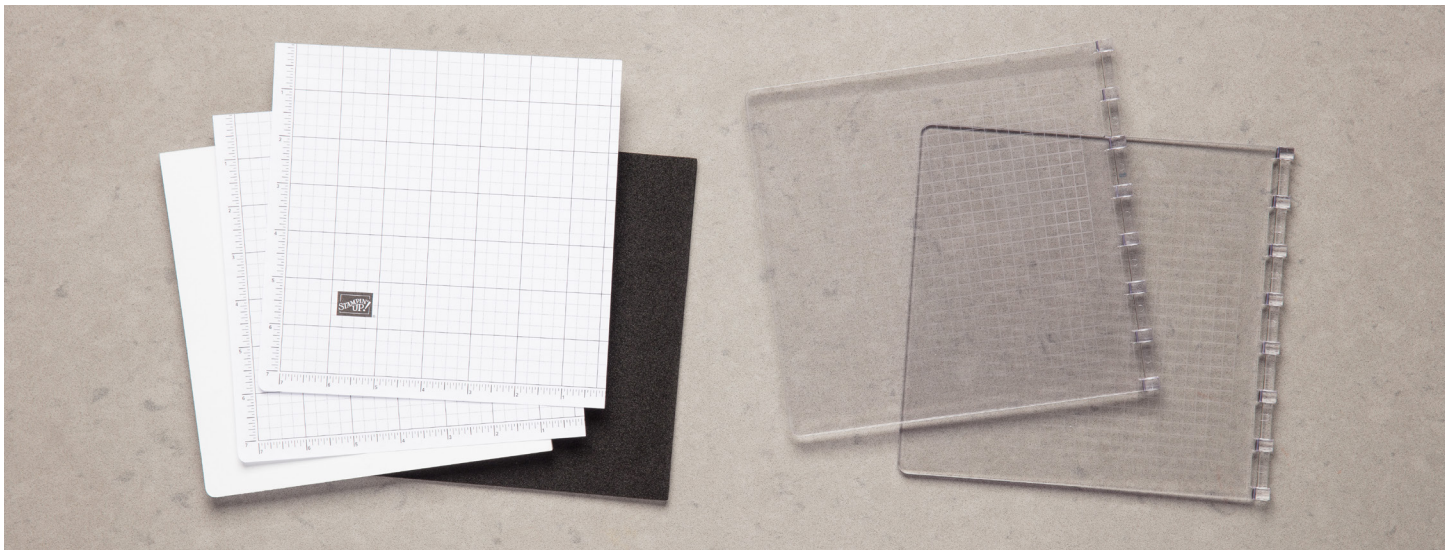

NEW!

STAMPARATUS® ACCESSORIES

The Stamparatus® (Item 146276, \$49.00) is the world's most innovative stamp placement tool—now with a supporting line of all-new accessories to keep you stamping smoothly!

SMALL GRID PAPER

Grid paper perfectly sized to fit the Stamparatus®, for precision stamp alignment every time.
(50 sheets)
149621 **\$6.50**

STAMPARATUS® PLATES

Additional plates allow you to have multiple stamp arrangements ready to go!
(2 plates)
149693 **\$15.00**