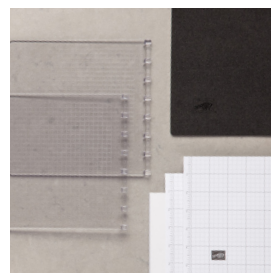

STAMPARATUS® ACCESSORIES PACK

Includes Stamparatus® plates, grid paper, foam mat
151049 **$24.50**