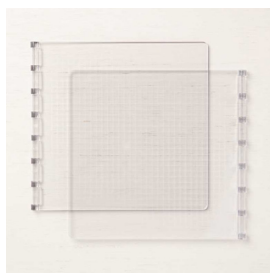

NEW!

STAMPARATUS® ACCESSORIES

The Stamparatus® (Item 146276, \$49.00) is the world's most innovative stamp placement tool—now with a supporting line of all-new accessories to keep you stamping smoothly!

SMALL GRID PAPER

Grid paper perfectly sized to fit the Stamparatus®, for precision stamp alignment every time.
(50 sheets)
149621 **\$6.50**

STAMPARATUS® PLATES

Additional plates allow you to have multiple stamp arrangements ready to go!
(2 plates)
149693 **\$15.00**