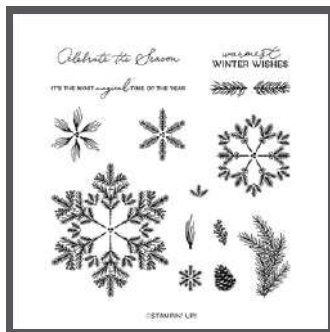

► To order bundle items individually use item codes below

DELICATE PINES BUNDLE
166074 | ~~\$63.00~~ \$56.50
Stamp Set + Dies

ELEGANT PINE SNOWFLAKES
12" X 12" (30.5 X 30.5 CM)
Designer Series Paper
166066 | \$12.50 • 12 SHEETS

FACTED SNOWFLAKES
166077 | \$10.00
210 pieces; 70 each color
5 mm, 6mm

STAMPS

DIES

DELICATE PINES STAMP SET
166067 | \$24.00
14 photopolymer stamps

DELICATE PINES DIES
166073 | \$39.00
22 dies

SHADED SPRUCE & GOLD EDGED;
7/8" / 2.2 cm; 10 yards / 9.1 m
166078 | \$12.00