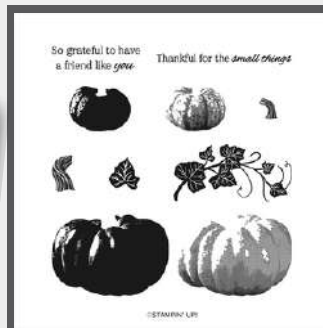

BUNDLES Bundles includes one of each item to the right.

10% **BUNDLED SAVINGS**

BEAUTIFUL PUMPKIN BUNDLE

166012 | \$36.00

STAMPS

BEAUTIFUL PUMPKIN STAMP SET
166009 | \$20.00
10 photopolymer stamps

DIES

BEAUTIFUL PUMPKIN DIES
166011 | \$20.00
10 dies