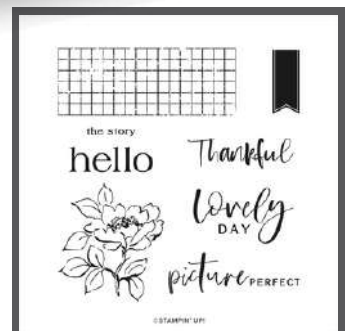

LOVELY FLORALS STAMP SET
166797 | $20.00
8 photopolymer stamps