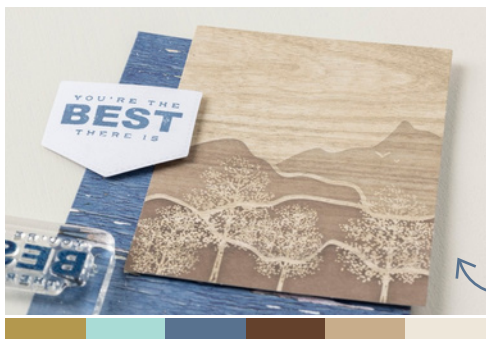

GET READY TO SUBSCRIBE!

Subscribe to Paper Pumpkin for a monthly, all-inclusive crafting kit that's a fun surprise! Each kit includes a photopolymer stamp set, Classic Stampin' Spot, and step by step instructions to complete exclusive paper craft projects, including cards, tags, and gift packaging. Keep reading for a sneak peek of our upcoming kits. And don't miss the special add-on that coordinates with all three months!

APRIL: Delicate Wings

Subscribe 11 March–10 April

Send elegant words of encouragement and support to those you love.

- Makes 9 cards: 3 each of 3 designs with 9 coordinating envelopes
- Precut paper pieces and butterfly designs
- Champagne foil images, sentiments, and labels
 - Coordinating colors: Lost Lagoon, Moody Mauve, Basic Beige, Basic Gray (Classic Stampin' Spot), Basic Black, champagne foil

Partial pop-ups to make your cards shine!

MAY: The Best There Is

Subscribe 11 April–10 May

Make cards for Father's Day and more to express your gratitude and admiration!

- Makes 9 cards: 3 each of 3 designs with 9 coordinating envelopes
- Precut paper accent pieces and labels
- Woodgrain textures and masculine earthy tones
 - Coordinating colors: Wild Wheat, Pool Party, Misty Moonlight (Classic Stampin' Spot), Early Espresso, Crumb Cake, Basic Beige

Coordinates with the Country Woods Designer Series Paper (item 163393).

JUNE: Life Is Sweet

Subscribe 11 May–10 June

Celebrate the sweet things in life with textured, artistic cards.

- Makes 9 cards: 3 each of 3 designs with 9 coordinating envelopes
- Iridescent glimmer sentiments and precut paper pieces
- Vellum accents, iridescent pearls, and linen thread
 - Coordinating colors: Poppy Parade, Lemon Lolly, Pool Party, and new In Colors.