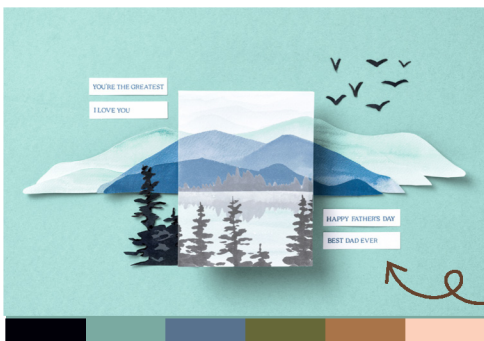

GET READY TO SUBSCRIBE!

Subscribe to Paper Pumpkin for a monthly, all-inclusive crafting kit that's a fun surprise! Each kit includes a photopolymer stamp set, Classic Stampin' Spot™, and step-by-step instructions to complete exclusive paper craft projects, including cards, tags, and gift packaging. Keep reading for a sneak peek of our upcoming kits. And don't miss the special add-on that coordinates with all three months!

APRIL: Inked Occasions

Subscribe March 11–April 10

Craft stunning cards with hand-painted, alcohol ink designs!

- Makes 9 cards: 3 each of 3 designs with 9 coordinating envelopes
- Textured gold foil on the card bases and sentiments
- Precut paper pieces and butterfly embellishments
- Coordinating colors: Berry Burst (Classic Stampin' Spot), Flirty Flamingo, Fresh Freesia, Gorgeous Grape, Peach Pie, Pool Party

Cards come in a beautiful coordinating box!

MAY: Mountain Majesties

Subscribe April 11–May 10

Create Father's Day cards with layered mountain landscapes!

- Makes 9 cards: 3 each of 3 designs with 9 coordinating envelopes
- Precut vellum and paper pieces
- Watercolor card bases and coordinating envelopes
- Coordinating colors: Basic Black, Lost Lagoon, Misty Moonlight (Classic Stampin' Spot), Mossy Meadow, Pecan Pie, Petal Pink