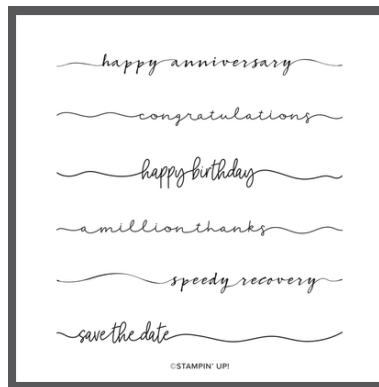

SWEETLY SCRIPTED STAMP SET
163600 | $24.00
6 cling stamps