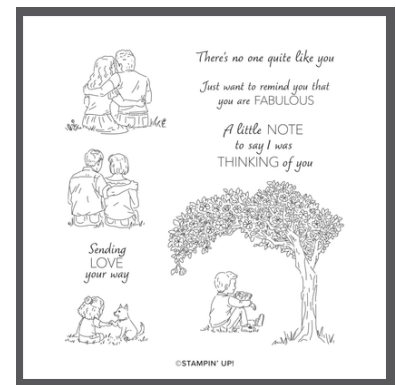

IN MY HEART STAMP SET
163677 | $26.00
9 cling stamps