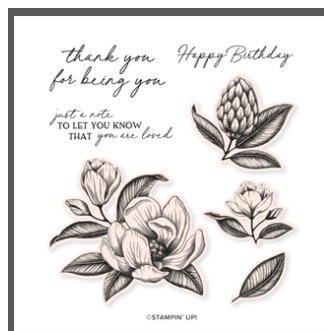

STAMPS

MAGNOLIA MOOD STAMP SET
163502 | $27.00
7 cling stamps