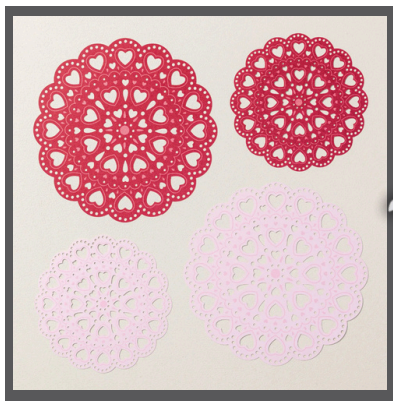

WHISPER OF TEXTURE
167106 | \$10.00
12" X 12" (30.5 X 30.5 CM)
Specialty Paper
6 sheets; 3 ea of 2 single-sided texture

LOVELY DOILIES
167104 | \$8.00
6 sheets; 2 ea of 3 colors
bubble bath, real red

STAMP & DIE ORGANIZERS
167772 | \$16.00
10 organizers