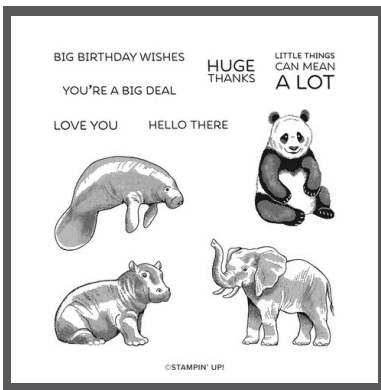

BIG LITTLE THINGS STAMP SET
167111 | $19.00
10 photopolymer stamps