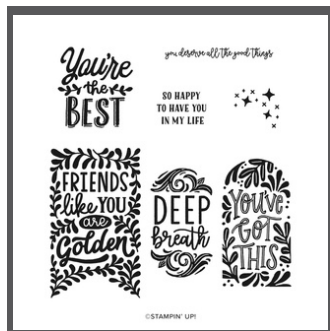

STAMPS

CREATIVE HAVEN STAMP SET
167202 | $20.00
7 photopolymer stamps