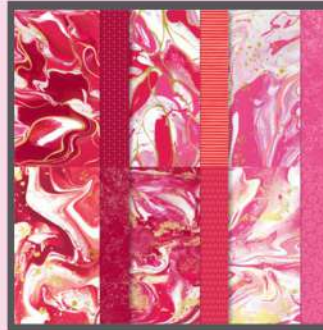

MARBLED ELEGANCE SPECIALTY
12" X 12"
Designer Series Paper
164919 | $16.50 • 12 sheets