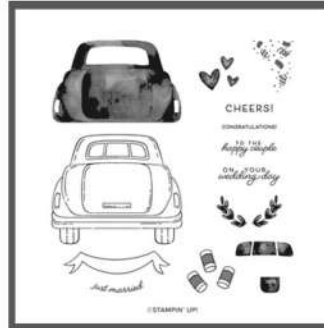

STAMPS

CLASSIC WEDDING STAMP SET
164881 | $24.00
14 photopolymer stamps