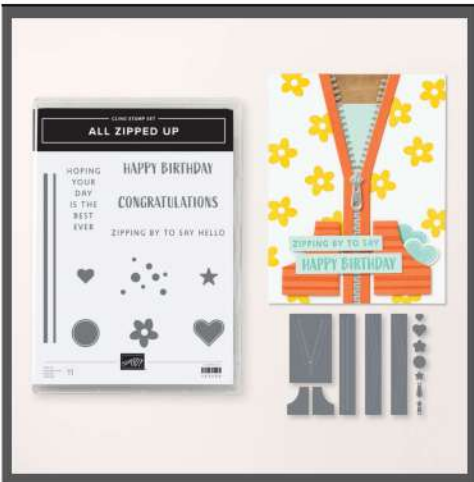

STAMPS

FRAMED SCENES STAMP SET
165395 | \$24.00
5 cling stamps

DIES

FRAMED SCENES DIES
165396 | \$19.00
4 dies

ALL ZIPPED UP BUNDLE

165402 | \$48.50

STAMPS

ALL ZIPPED UP STAMP SET
165400 | \$22.00
11 cling stamps

DIES

ALL ZIPPED UP DIES
165401 | \$32.00
13 dies

STAMP SETS

A DAY WITH YOU STAMP SET
165416 | \$26.00
14 cling stamp

ARCHED WISHES STAMP SET
165428 | \$25.00
9 cling stamps

RESOURCEFUL RUSTY STAMP SET
165434 | \$21.00
9 cling stamps