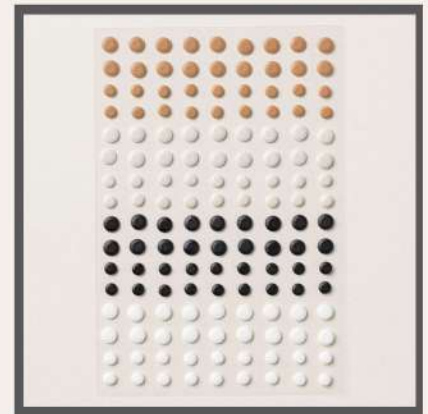

NEUTRAL MATTE DOTS
165561 | $8.00
160 pieces * 4 mm, 5 mm
basic beige, black, pecan pie, white