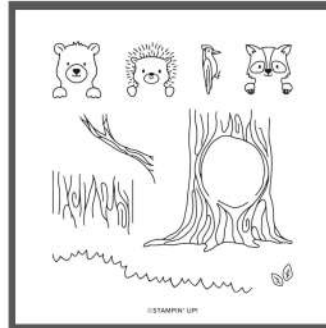

STAMPS

PEEKABOO FOREST STAMP SET
165387 | $20.00
9 photopolymer stamps