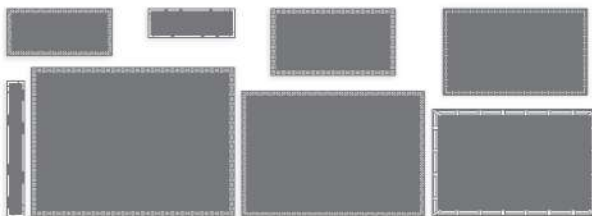

2 Get fun texture with an embossing folder.

3 Add another layer with a coordinating ribbon.

4 Create die cut labels and stamp your favorite colorful image or sentiment.

BOTANICAL TEXTURES 12" X 12" (30.5 X 30.5 CM) DESIGNER SERIES PAPER
165545 | \$12.50 | 12 sheets. Use coloring tools and techniques to add your own style to the paper!

WOVEN TEXTURES 12" X 12" (30.5 X 30.5 CM) DESIGNER SERIES PAPER
165560 | \$12.50 | 12 sheets.

PERFECT COORDINATION!

Get crafting products designed to match by ordering a suite or a bundle!

BOTANICAL TEXTURES SUITE COLLECTION
165563 | \$100.50 • **EN** **PR**

Suite collection includes one of each item listed below:

- Bundle (Stamp Set + Dies)
- Two Designer Series Papers
- Embossing Folder
- Embellishments
- Ribbon

OR

Purchase your favorite products individually!