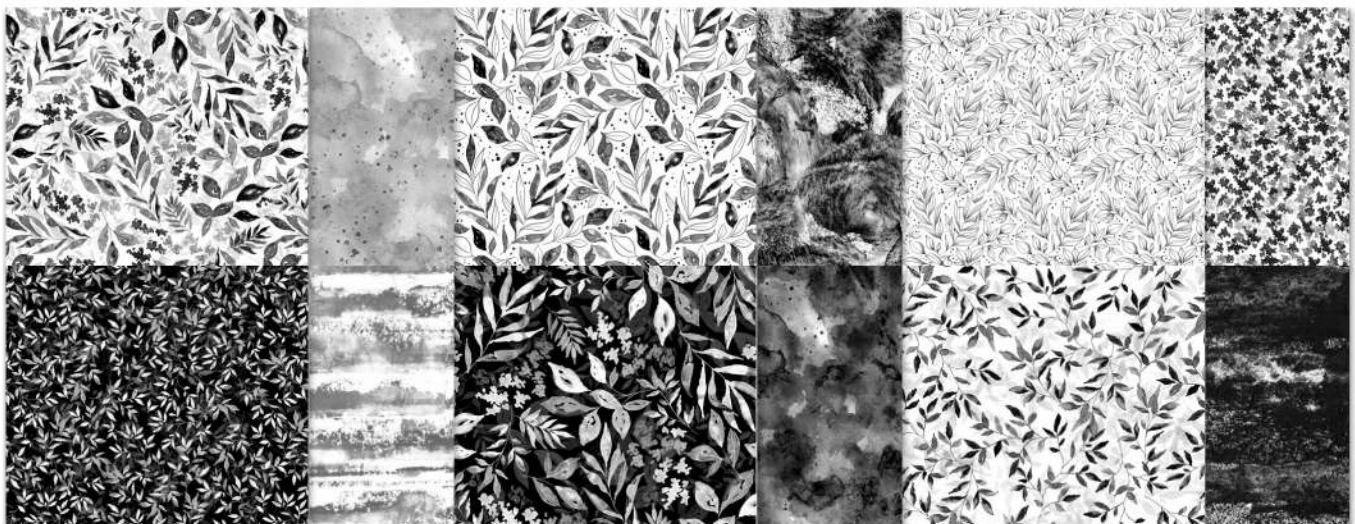

2 Get fun texture with an embossing folder.

3 Add another layer with a coordinating ribbon.

4 Create die cut labels and stamp your favorite colorful image or sentiment.

BOTANICAL TEXTURES 12" X 12" (30.5 X 30.5 CM) DESIGNER SERIES PAPER
165545 | \$12.50 | 12 sheets. Use coloring tools and techniques to add your own style to the paper!