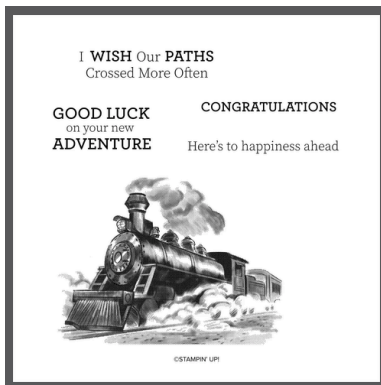

**GREATEST ADVENTURE STAMP SET**  
164369 | \$22.00  
5 cling stamps

**NAUGHTY & NICE STAMP SET**  
164358 | \$18.00  
13 photopolymer stamps

**SCENIC PUMPKIN PATCH STAMP SET**  
164364 | \$20.00  
17 photopolymer stamps