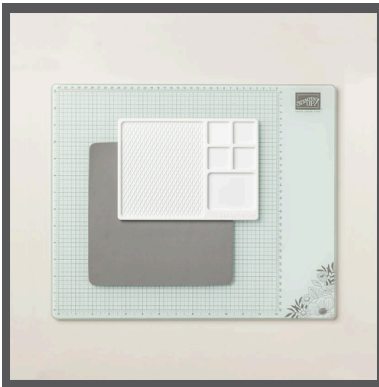

**RIBBON**

CREAM 1/4" WOVEN RIBBON  
164143 | \$9.50  
10 yards

**SPECIALTY PAPER**

GOLD MERCURY VELLUM  
12" X 12"  
SPECIALTY DESIGNER SERIES PAPER  
164142 | \$10.00 • 6 sheets

**TOOLS**

STAMPIN' GLASS MAT STUDIO (IMPERIAL)  
163987 | \$60.00