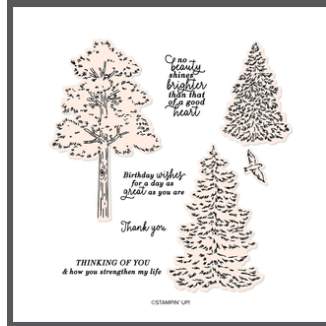

**BUNDLES** Bundles includes one of each item to the right.

10% BUNDLED SAVINGS

**FROSTED FOREST BUNDLE**

164137 | \$64.75

**STAMPS**

**FROSTED FOREST STAMP SET**  
164344 | \$21.00  
8 photopolymer stamps