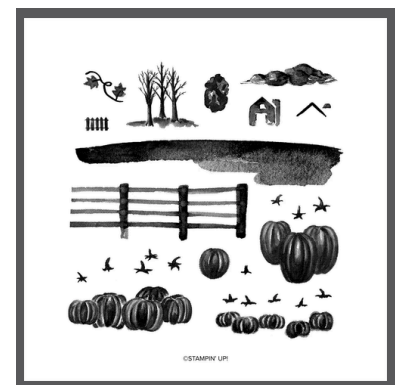

**FILLED WITH CHEER STAMP SET**  
164362 | \$20.00  
8 photopolymer stamps

*Coordinates with the Filled With Fun Dies (163560) - Feb '24 Online Exclusives*

**PLAYFUL GHOSTS STAMP SET**  
164366 | \$20.00  
9 cling stamps

**GREATEST ADVENTURE STAMP SET**  
164369 | \$22.00  
5 cling stamps

**NAUGHTY & NICE STAMP SET**  
164358 | \$18.00  
13 photopolymer stamps

**SCENIC PUMPKIN PATCH STAMP SET**  
164364 | \$20.00  
17 photopolymer stamps