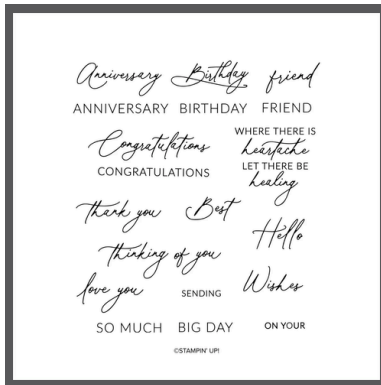

**DIES**

**FROSTED FOREST DIES**  
164136 | \$36.00  
10 dies

**MASKS**

**FROSTED FOREST MASKS**  
164350 | \$15.00  
6 masks

**STAMP SETS**

**EVERYDAY GREETINGS STAMP SET**  
165084 | \$21.00  
19 photopolymer stamps