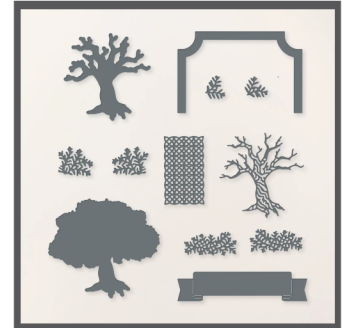

TWISTED IN TIME BUNDLE

164815 | \$54.75

STAMPS

TWISTED IN TIME STAMP SET
165081 | \$24.00
9 photopolymer stamps

DIES

TWISTED IN TIME DIES
164814 | \$37.00
12 dies

SPRING CORNERS BUNDLE

164743 | \$46.75