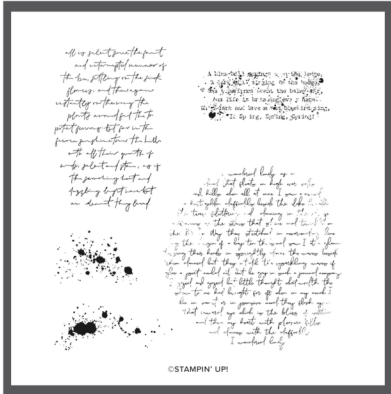

AROUND IT ALL BUNDLE

164726 | \$49.50

STAMPS

AROUND IT ALL STAMP SET
164719 | \$21.00
7 cling stamps

DIES

AROUND IT ALL DIES
164725 | \$34.00
12 dies

STAMP SETS

ELEMENTS OF TEXT STAMP SET
164774 | \$26.00
5 cling stamp