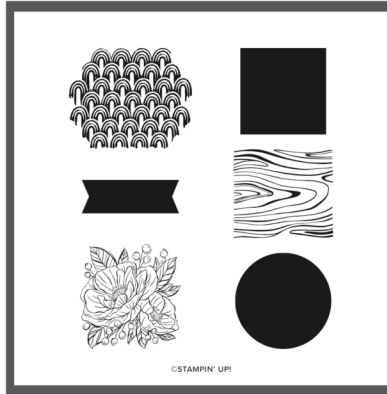

AROUND IT ALL BUNDLE

164726 | \$49.50

STAMPS

AROUND IT ALL STAMP SET
164719 | \$21.00
7 cling stamps

DIES

AROUND IT ALL DIES
164725 | \$34.00
12 dies

STAMP SETS

ELEMENTS OF TEXT STAMP SET
164774 | \$26.00
5 cling stamp