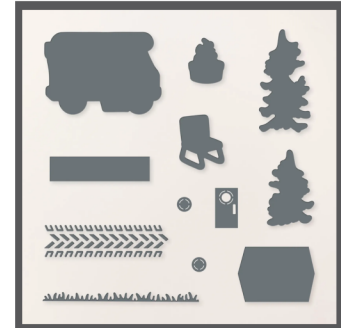

DIES

ADVENTURE TOGETHER DIES
164849 | $26.00
12 dies