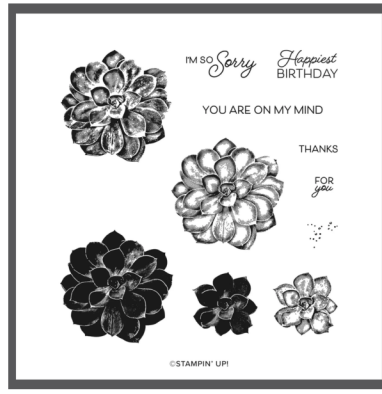

KISS OF TEXTURE STAMP SET
164759 | \$26.00
6 cling stamps

MOTHERHOOD MOTTO'S STAMP SET
164765 | \$20.00
5 cling stamps

MEOW MATES STAMP SET
164517 | \$20.00
1 cling stamps

DETAILED SUCCULENT STAMP SET
164745 | \$24.00
11 photopolymer stamps