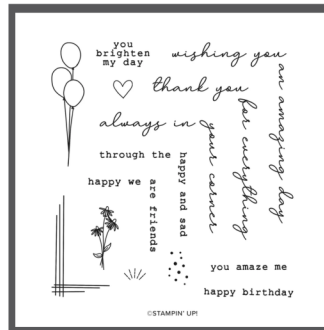

STAMPS

SPRING CORNERS STAMP SET
164738 | $20.00
14 photopolymer stamps