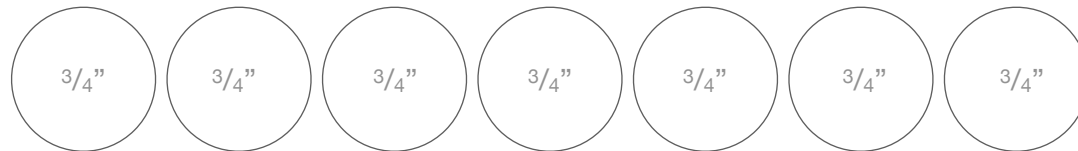

Dandy Garden - 154297

BASIC BLACK, BLACKBERRY BLISS, BUMBLEBEE, CALYPSO CORAL, MISTY MOONLIGHT, MOSSY MEADOW, WHISPER WHITE

1 1/2"	1 1/2"	1 1/2"	1 1/2"	1 1/2"	1 1/2"
1 1/2"	1 1/2"	1 1/2"	1 1/2"	1 1/2"	1 1/2"
1 1/2"	1 1/2"	1 1/2"	1 1/2"	1 1/2"	1 1/2"
1 1/2"	1 1/2"	1 1/2"	1 1/2"	1 1/2"	1 1/2"