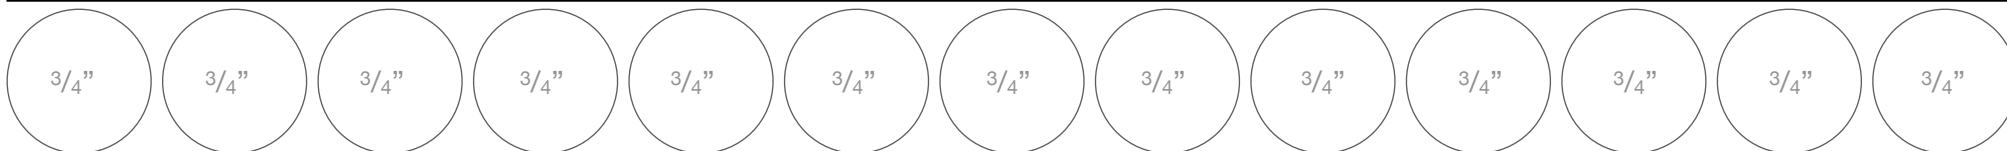

SAB Flower & Field - 155223

BUMBLEBEE, CHERRY COBBLER, FLIRTY FLAMINGO, GRANNY APPLE GREEN, JUST JADE, MISTY MOONLIGHT, PETAL PINK, POOL PARTY, POPPY PARADE, PUMPKIN PIE, SHADED SPRUCE, SO SAFFRON, WHISPER WHITE

	2"	2"	2"	2"
	2"	2"	2"	2"
	2"	2"	2"	2"