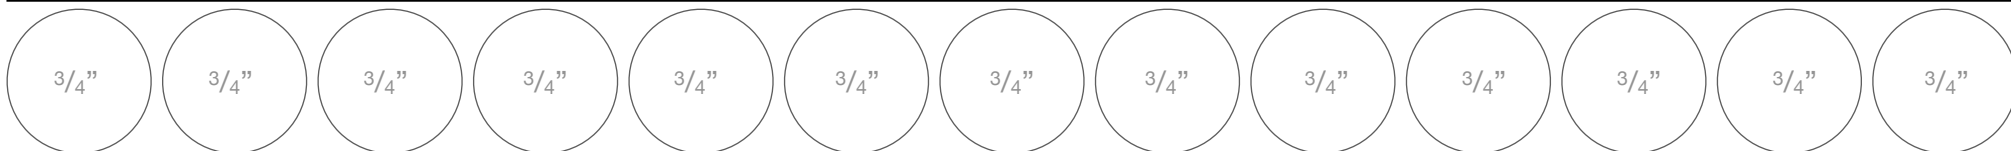

Fine Art Floral - 154558

BUMBLEBEE, FLIRTY FLAMINGO, MERRY MERLOT, MOSSY MEADOW, NIGHT OF NAVY, OLD OLIVE, PETAL PINK, POOL PARTY, POPPY PARADE, PUMPKIN PIE, SO SAFFRON, TERRACOTTA TILE, WHISPER WHITE

	2"	2"	2"	2"
	2"	2"	2"	2"
	2"	2"	2"	2"