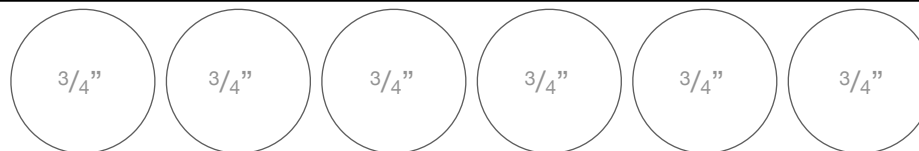

Snail Mail - 154577

BASIC GRAY, BERMUDA BAY, BLUSHING BRIDE, DAFFODIL DELIGHT, REAL RED, WHISPER WHITE

2"	2"	2"	2"
2"	2"	2"	2"
2"	2"	2"	2"