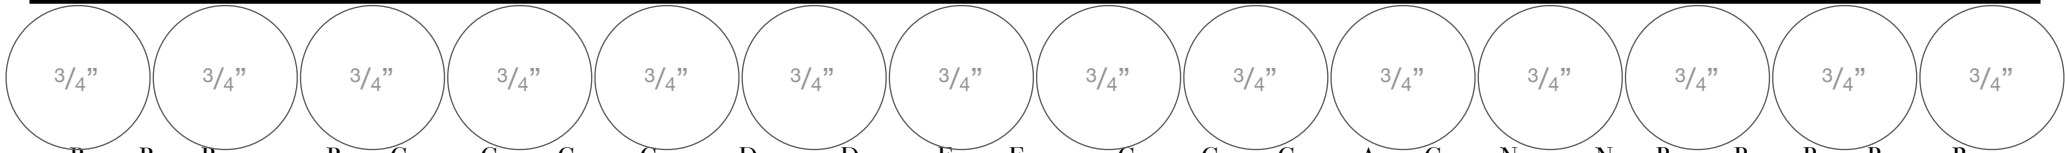

SAB Berry Delight - 157613

BALMY BLUE, BLACKBERRY BLISS, CALYPSO CORAL, CHERRY COBBLER, DAFFODIL DELIGHT, FLIRTY FLAMINGO, GARDEN GREEN, GRANNY APPLE GREEN, NIGHT OF NAVY, PACIFIC POINT, POPPY PARADE, RICH RAZZLEBERRY, SHADED SPRUCE, WHISPER WHITE

	2"	2"	2"	2"
	2"	2"	2"	2"
	2"	2"	2"	2"