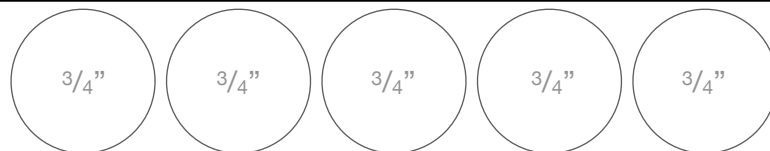

SAB Oh So Ombre - 155225

BERMUDA BAY, BLACKBERRY BLISS, GRANNY APPLE GREEN, ROCOCO ROSE, WHISPER WHITE

2"	2"	2"	2"
2"	2"	2"	2"