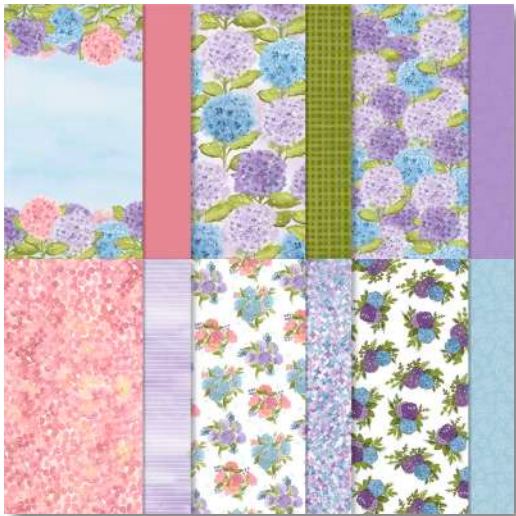

Basic Black

Whisper White

**True Love**  
#154281

*Linda Cullen*  
CRAFTYSTAMPIN.COM

Blushing Bride

Rococo Rose

Sahara Sand

**Love You Always Spec.**  
#154280

*Linda Cullen*  
CRAFTYSTAMPIN.COM

Gorgeous Grape

Highland Heather

Misty Moonlight

Mossy Meadow

Old Olive

Rococo Rose

Seaside Spray

Whisper White

**Hydrangea Hill**  
#154570

*Linda Cullen*  
CRAFTYSTAMPIN.COM

Basic Black

Blackberry Bliss

Bumblebee

Calypso Coral

Misty Moonlight