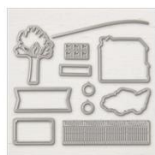

100730

Night Of Navy 8-1/2" X 11" Cardstock

100867

Basic Black 8-1/2" X 11" Cardstock

121045

Tuxedo Black Memento Ink Pad

132708

Night Of Navy Classic Stampin' Pad

147110

Pool Party Classic Stampin' Pad

147107

Balmy Blue Classic Stampin' Pad

147105

Farmhouse Framelits Dies

147922

Detailed Deer Thinlits Dies

147915

Everyday Label Punch

144668

1-1/4" (3.2 Cm) Circle Punch

119861

Stamping Sponges

141337

Big Shot