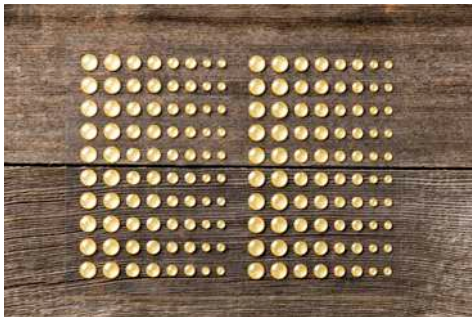

CHRISTMASTIME IS HERE SPECIALTY DESIGNER SERIES PAPER
152154 | \$14.50

12 sheets. 4 each of 3 double-sided designs. 12" x 12" (30.5 x 30.5 cm).

ROSES DIES
152144 | \$30.00

7 dies. Largest die: 4-1/4" x 3-1/4" (10.8 x 8.3 cm). Use with a die-cutting & embossing machine.

GOLD 1/4" (6.4 MM) SHIMMER RIBBON
152156 | \$7.00

1/4" (6.4 mm) gold shimmer ribbon. 10 yards (9.1 m).

GOLD GLITTER ENAMEL DOTS
152155 | \$8.00

Gold glitter enamel dots. 160 pieces in 4 sizes: 3 mm, 4 mm, 5 mm, and 6 mm.