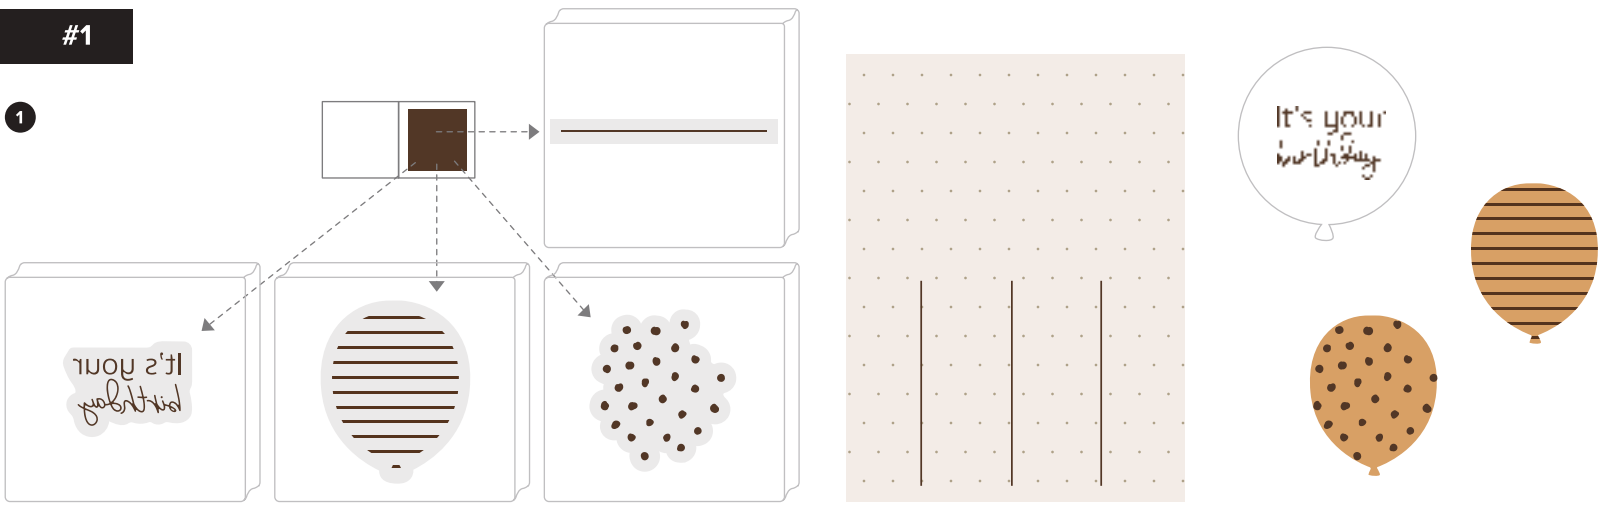

BIJPASSENDE STAMPIN' UP!-KLEUREN: Basic White, Crumb Cake, Early Espresso, goud, kraft

#1

#2

#3

#4

#1

#2

#3