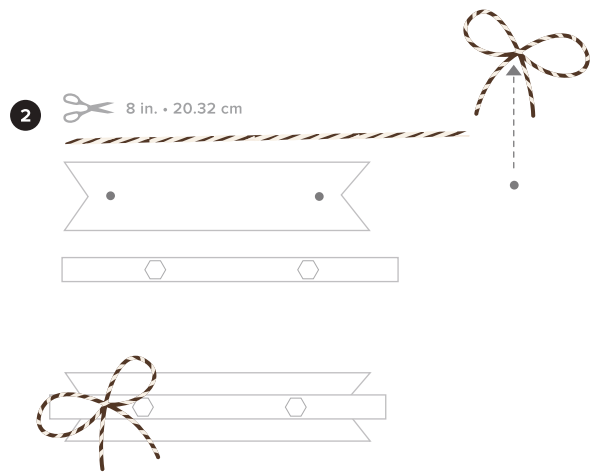

BIJPASSENDE STAMPIN' UP!-KLEUREN: Basic White, Crumb Cake, Early Espresso, goud, kraft

#1

#2

#3

#4

#1

#2

#3