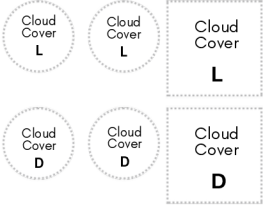

Shy Shamrock L	Shy Shamrock L	Shy Shamrock L
Shy Shamrock D	Shy Shamrock D	Shy Shamrock D

Summer Splash L	Summer Splash L	Summer Splash L
Summer Splash D	Summer Splash D	Summer Splash D

Natural Tones

Deep 100	Deep 100	Deep 100
Deep 200	Deep 200	Deep 200

Medium Deep 300	Medium Deep 300	Medium Deep 300
Medium Deep 400	Medium Deep 400	Medium Deep 400

Medium 500	Medium 500	Deep 500
Medium 600	Medium 600	Deep 600

Medium Light 700	Medium Light 700	Medium Light 700
Medium Light 800	Medium Light 800	Medium Light 800

Light 900	Light 900	Light 900
Light 1000	Light 1000	Light 1000

Basics

Ivory	Ivory	Ivory
Bronze	Bronze	Bronze

Color Lifter	Color Lifter	Color Lifter
--------------	--------------	--------------

Pretty in Pink L	Pretty in Pink L	Pretty in Pink L
Pretty in Pink D	Pretty in Pink D	Pretty in Pink D