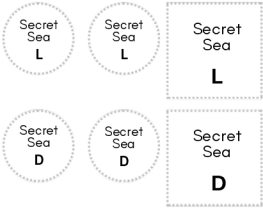

Shy Shamrock L	Shy Shamrock L	Shy Shamrock L
Shy Shamrock D	Shy Shamrock D	Shy Shamrock D

Summer Splash L	Summer Splash L	Summer Splash L
Summer Splash D	Summer Splash D	Summer Splash D

Natural Tones

Deep 100	Deep 100	Deep 100
Deep 200	Deep 200	Deep 200

Medium Deep 300	Medium Deep 300	Medium Deep 300
Medium Deep 400	Medium Deep 400	Medium Deep 400

Medium 500	Medium 500	Deep 500
Medium 600	Medium 600	Deep 600

Medium Light 700	Medium Light 700	Medium Light 700
Medium Light 800	Medium Light 800	Medium Light 800

Light 900	Light 900	Light 900
Light 1000	Light 1000	Light 1000

Basics

Ivory	Ivory	Ivory
Bronze	Bronze	Bronze

Color Lifter	Color Lifter	Color Lifter
--------------	--------------	--------------

Pretty in Pink L	Pretty in Pink L	Pretty in Pink L
Pretty in Pink D	Pretty in Pink D	Pretty in Pink D