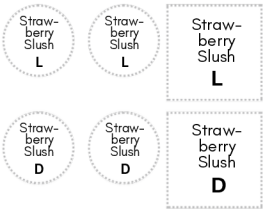

Shy Shamrock L	Shy Shamrock L	Shy Shamrock L
Shy Shamrock D	Shy Shamrock D	Shy Shamrock D

Summer Splash L	Summer Splash L	Summer Splash L
Summer Splash D	Summer Splash D	Summer Splash D

Natural Tones

Deep 100	Deep 100	Deep 100
Deep 200	Deep 200	Deep 200

Medium Deep 300	Medium Deep 300	Medium Deep 300
Medium Deep 400	Medium Deep 400	Medium Deep 400

Medium 500	Medium 500	Deep 500
Medium 600	Medium 600	Deep 600

Medium Light 700	Medium Light 700	Medium Light 700
Medium Light 800	Medium Light 800	Medium Light 800

Light 900	Light 900	Light 900
Light 1000	Light 1000	Light 1000

Basics

Ivory	Ivory	Ivory
Bronze	Bronze	Bronze

Color Lifter	Color Lifter	Color Lifter
--------------	--------------	--------------

Pretty in Pink L	Pretty in Pink L	Pretty in Pink L
Pretty in Pink D	Pretty in Pink D	Pretty in Pink D