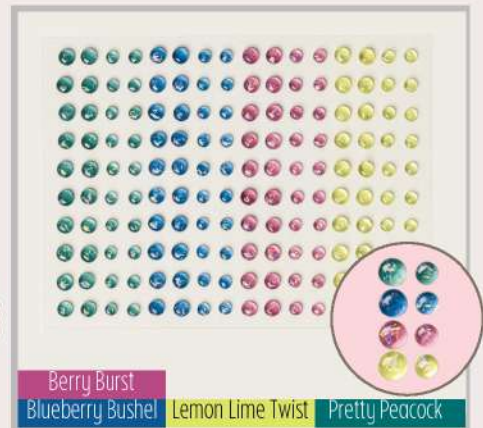

brown copper gold silver

NEUTRALS ADHESIVE-BACKED SEQUINS

200 pieces - 4mm, 5mm
PAGE #: 115 (#9)
ITEM NUMBER: 161627
PRICING: \$ 7.50

brass

BRUSHED BRASS BUTTERFLIES

80 pieces - 5 mm, 7 mm
PAGE #: 115 (#10)
ITEM NUMBER: 158136
PRICING: \$ 10.00