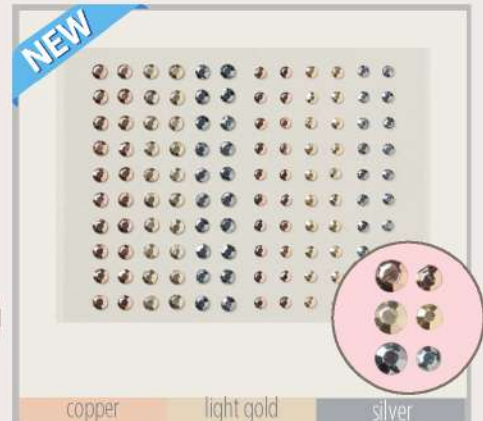

NEW

copper light gold silver

ADHESIVE-BACKED METALLIC GEMS

120 pieces - 4mm, 5mm
PAGE #: 115 (#8)
ITEM NUMBER: 163780
PRICING: $ 9.00