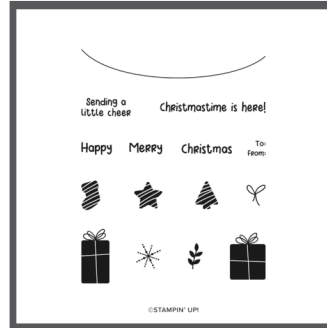

STAMPS

A LITTLE CHEER STAMP SET
166121 | $17.00
15 photopolymer stamps