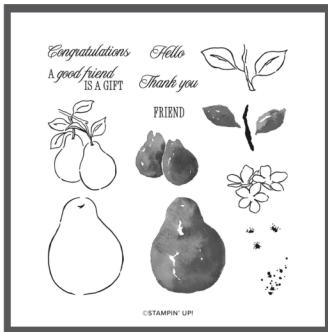

STAMPS

PERFECTLY PEARS STAMP SET
166147 | $20.00
14 photopolymer stamps