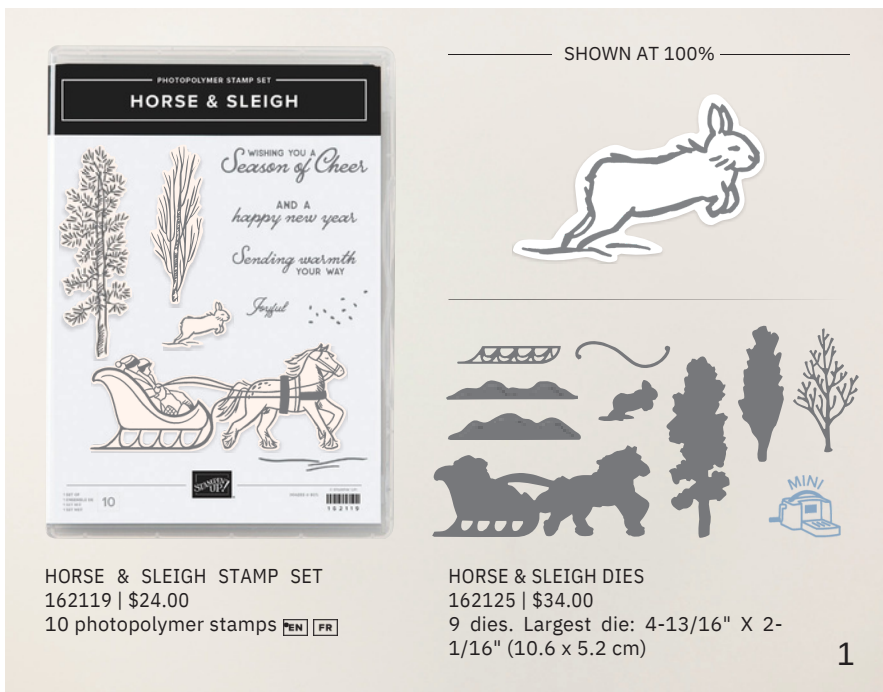

Linda Cullen, Independent Stampin' Up! Demonstrator
CraftyStampin.com
linda@craftystampin.com

HORSE & SLEIGH STAMP SET
162119 | \$24.00
10 photopolymer stamps **EN FR**

HORSE & SLEIGH DIES
162125 | \$34.00
9 dies. Largest die: 4-13/16" X 2-1/16" (10.6 x 5.2 cm)

1

ONE HORSE OPEN SLEIGH SUITE COLLECTION
162130 | \$72.50 • **EN FR**

The One Horse Open Sleigh Suite Collection includes:

- Horse & Sleigh Bundle 10% **BUNDLED SAVINGS**
- One Horse Open Sleigh 6" x 6" (15.2 x 15.2 cm) Designer Series Paper
- Adhesive-Backed Snowflake Assortment

1. **HORSE & SLEIGH BUNDLE**
162126 | ~~\$58.00~~ \$52.00
10% **BUNDLED SAVINGS** Photopolymer • **EN FR**
Horse & Sleigh Stamp Set + Horse & Sleigh Dies

2. **ONE HORSE OPEN SLEIGH 6" X 6"**
(15.2 X 15.2 CM) DESIGNER SERIES PAPER
162118 | \$12.50
48 sheets; 4 each of 12 double-sided designs. Acid free, lignin free.