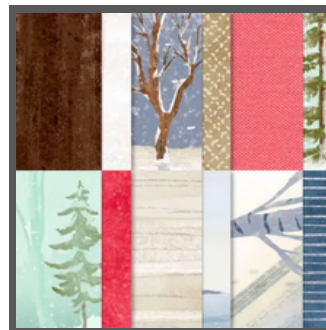

SHOP ONLINE!

Visit CraftyStampin.com

ONE HORSE OPEN SLEIGH SUITE COLLECTION

- REAL RED
- MOSSY MEADOW
- POOL PARTY
- MISTY MOONLIGHT
- CRUMB CAKE
- EARLY ESPRESSO

HORSE & SLEIGH STAMP SET
162119 | \$24.00
10 photopolymer stamps • EN FR

HORSE & SLEIGH DIES
162125 | \$34.00
9 dies. Largest die: 4-13/16" X 2-1/16" (10.6 x 5.2 cm)

ONE HORSE OPEN SLEIGH 6" X 6"
(15.2 X 15.2 CM) DESIGNER SERIES PAPER
162118 | \$12.50
48 sheets; 4 each of 12 double-sided designs.
Acid free, lignin free.