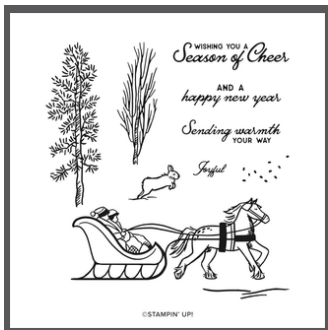

SHOP ONLINE!

Visit CraftyStampin.com

ONE HORSE OPEN SLEIGH SUITE COLLECTION

- REAL RED
- MOSSY MEADOW
- POOL PARTY
- MISTY MOONLIGHT
- CRUMB CAKE
- EARLY ESPRESSO

HORSE & SLEIGH STAMP SET
162119 | \$24.00
10 photopolymer stamps • EN FR

HORSE & SLEIGH DIES
162125 | \$34.00
9 dies. Largest die: 4-13/16" X 2-1/16" (10.6 x 5.2 cm)

ONE HORSE OPEN SLEIGH 6" X 6"
(15.2 X 15.2 CM) DESIGNER SERIES PAPER
162118 | \$12.50
48 sheets; 4 each of 12 double-sided designs.
Acid free, lignin free.